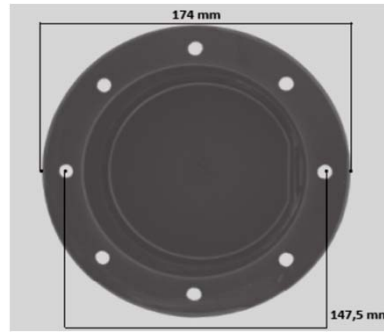

Light Specifications

Technical sheet: EVA2

Project name:
Project number:

Technical Description: Built-in box ABS for concreet

Can be used with • A1-A2-A2 Multicolour A4RGBW

Specifications

Reference : EVA-AA-10
Material : ABS
Diameter : 174mm
Instalation depth : 75mm

Note: Built-in box for new pools

Supplier

Chainlight Lighting Systems
Rua Fernão Vilarinho lote 15 BI B, loja 6
8600-315 Lagos - Portugal

Tel: +351 282778128
www.chainlight.pt E-mail: info@chainlight.eu