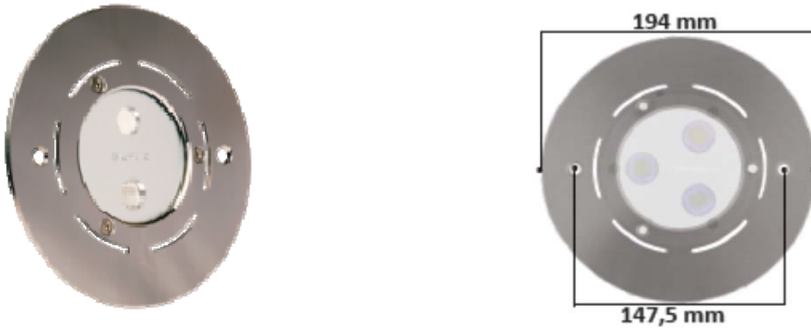

Specifications

Reference : EVA-AA-10
Material : ABS
Diameter : 174mm
Instalation depth : 75mm

Note: Built-in box for new pools

Supplier

Chainlight Lighting Systems
Rua Fernão Vilarinho lote 15 BI B, loja 6
8600-315 Lagos - Portugal

Tel: +351 282778128
www.chainlight.pt E-mail: info@chainlight.eu

Light Specifications

Technical sheet: EVA3

Project name:
Project number:

Technical Description: Plate for installation concret pools

Can be used with • EVA-AA-10

Specifications

Reference : EVA-AA-11
Material : INOX 316
Utilization : Plate for installation concret pools
Size • Diameter 194 mm
 • Thickness 21mm

Note: Use with EVA-AA-10

Supplier

Chainlight Lighting Systems
Rua Fernão Vilarinho lote 15 BI B, loja 6
8600-315 Lagos - Portugal

Light Specifications

Technical sheet: EVA5

Project name:

Project number:

Technical Description: Plate replacement for existing devices

Reference	EVA-AA-22	EVA-AA-20	EVA-AA-21	EVA-AA-23
Brands to replace	Astral Devices fixtures	Wibre Devices	Bega Devices fixtures	MTS Devices fixtures
Material	INOX 316	INOX 316	INOX 316	INOX 316
Thickness	2 mm	2 mm	2 mm	2 mm
Diameter	269,5 mm	265 mm	265 mm	269,5 mm
Hole distance	254 mm	169 mm	234 mm	254 mm
Picture	<p>269,5 mm 254 mm Stainless steel 316 Disc Replacement Astral</p>	<p>265 mm 169 mm Stainless steel 316 Disc Replacement Wibre</p>	<p>265 mm 234 mm Stainless steel 316 Disc Replacement Bega</p>	<p>269,5 mm 213,5 mm Stainless steel 316 Disc Replacement MTS</p>