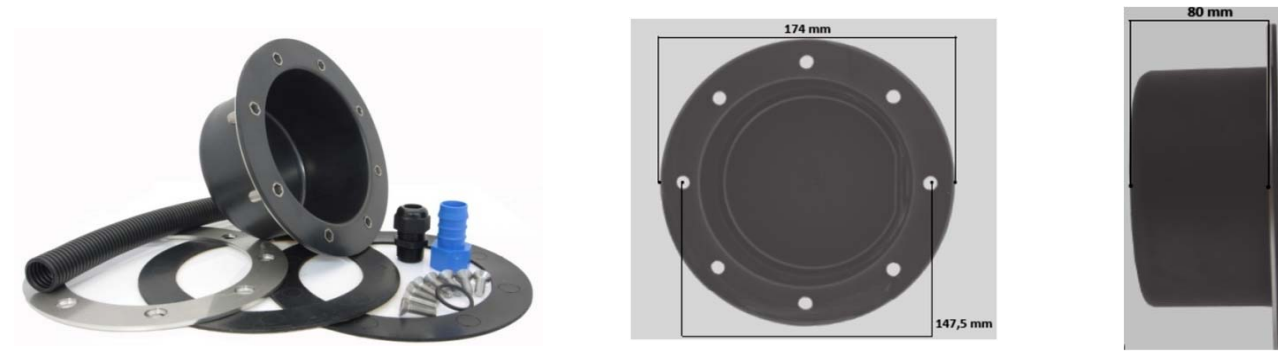

Light Specifications

Technical sheet: EVA1

Project name:
Project number:

Technical Description: Built-in box ABS for polyester / lining - incl packing set

Can be used with • A1-A2-A2 Multicolour A4RGBW

Specifications

Reference : EVA-AA-09
Material : Built-in box ABS incl packing set
Diameter : 174mm
Installation depth : 75mm

Note:

Supplier

Chainlight Lighting Systems
Rua Fernão Vilarinho lote 15 BI B, loja 6
8600-315 Lagos - Portugal

Specifications

Reference : EVA-AA-10
Material : ABS
Diameter : 174mm
Instalation depth : 75mm

Note: Built-in box for new pools

Supplier

Chainlight Lighting Systems
Rua Fernão Vilarinho lote 15 BI B, loja 6
8600-315 Lagos - Portugal

Specifications

Reference : EVA-AA-11
Material : INOX 316
Utilization : Plate for installation concret pools
Size • Diameter 194 mm
 • Thickness 21mm

Note: Use with EVA-AA-10

Supplier

Chainlight Lighting Systems
Rua Fernão Vilarinho lote 15 BI B, loja 6
8600-315 Lagos - Portugal