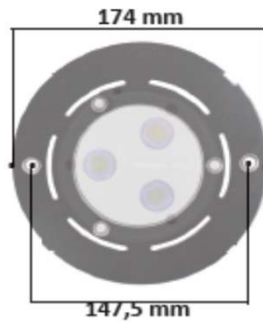

Light Specifications

Technical sheet: EVA4

Project name:
Project number:

Technical Description: Plate for instalation of Polyester/Liner Pools & PAR56

Can be used with

- EVA-AA-09 or substitution of PAR56
- Polyester/Liner Pools & PAR56 pools

Specifications

Reference : EVA-AA-12
Material : INOX 316
Utilization : Plate for instalation of Polyester/Liner Pools & PAR56
Size :

- Thickness 2 mm
- Diameter plate 174 mm

Note:

Supplier

Chainlight Lighting Systems
Rua Fernão Vilarinho lote 15 BI B, loja 6
8600-315 Lagos - Portugal

Tel: +351 282778128
www.chainlight.pt E-mail: info@chainlight.eu