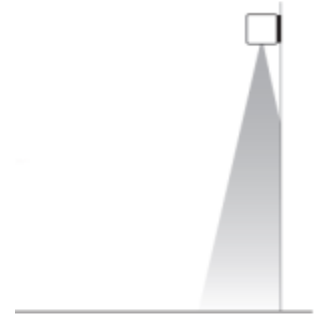

Light Specifications

Technical sheet: DEX8

Project name:
Project number:

Technical Description: Cube XL

Can be used with

Led

Reference : DX1332
Type : Wall spot
Quantity of LED : 1x LED Luxeon M
Angle : 8°, 27° or 45°
Voltage : 220-230V 50-60Hz
Light consumption : 10W
Lifetime : Min. 50.000 Hours
Dimmable : No

Module

Size : 8cm x 8cm x 8cm
Depth : N/A
Material of module : Anodized Aluminium
Colour : Various
Glass : Tempered
Cable : N/A
Mounting plate : Black POM plastic
Driver : Inclusive
Protection : IP54
Warranty : 2 Years
Insulation class : I