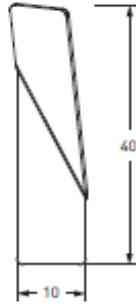

Light Specifications

Technical sheet: DEX5

Project name:
Project number:

Technical Description: Bent Wall Right - Left

Can be used with

Led

Reference : DX1770
Type : Wall projector
Quantity of LED : 3x LED Luxeon Rebel
Angle : N/A
Voltage : 230V
Light consumption : 3W
Lifetime : Min. 50.000 Hours
Dimmable : No

Module

Size : 40cm x 10cm
Material of module : Fine textured polyester Powercoating
Colour : Various
Lenses : PMMA diffuser
Weight : 2,5kg
Cable : N/A
Rotation : N/A
Driver : Excluído
Protection : IP54
Warranty : 2 Years