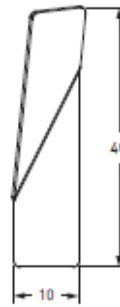

Light Specifications

Technical sheet: DEX5

Project name:
Project number:

Technical Description: Bent Wall Right - Left

Can be used with

Led

Reference : DX1770
Type : Wall projector
Quantity of LED : 3x LED Luxeon Rebel
Angle : N/A
Voltage : 230V
Light consumption : 3W
Lifetime : Min. 50.000 Hours
Dimmable : No

Module

Size : 40cm x 10cm
Material of module : Fine textured polyester Powercoating
Colour : Various
Lenses : PMMA diffuser
Weight : 2,5kg
Cable : N/A
Rotation : N/A
Driver : Excluído
Protection : IP54
Warranty : 2 Years